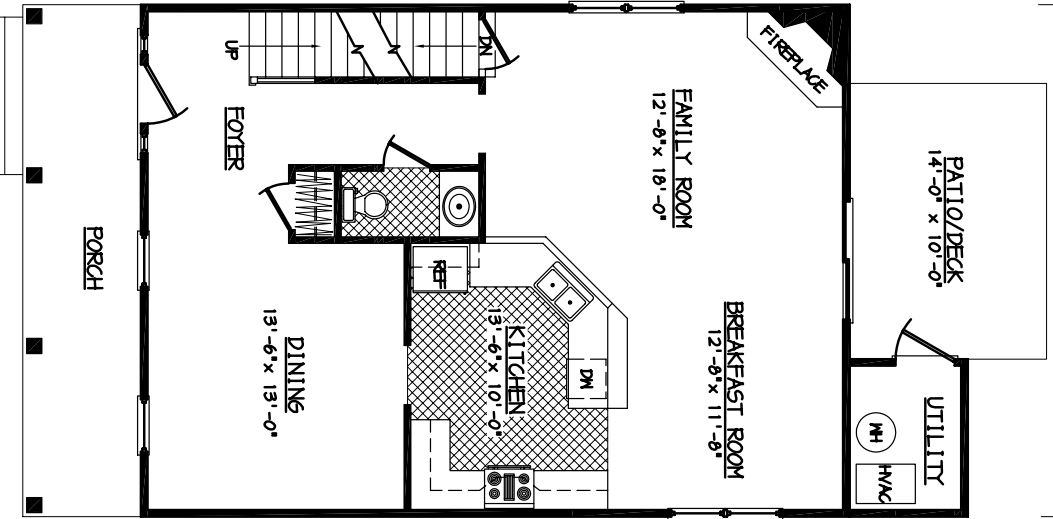

THE GLENBROOK

The Glenbrook

Mayberry Hills, Smith Mountain Lake's only Traditional Neighborhood Development, offers a variety of classic Single-family homes. Each home is within easy walking distance of all shopping and dining in Downtown Moneta. With Smith Mountain Lake just a few minutes away, Mayberry Hills is the perfect place to call home.

- *Open floor plan*
- *His-and-her walk-in closets*
- *Formal dining area*
- *Large front porch*
- *Corner electric fireplace*
- *Bedrooms: 3*
- *Bathrooms: 2.5*

For more information, contact Lyons Team Realtors at 1800-920-0801 or visit our website at www.DowntownMoneta.com

THE GLENBROOK

 Floor plans and renderings are artist conceptions that may vary in detail from the actual homes. All room dimensions are approximate. We reserve the right to alter home specifications without notice or obligation. (306)