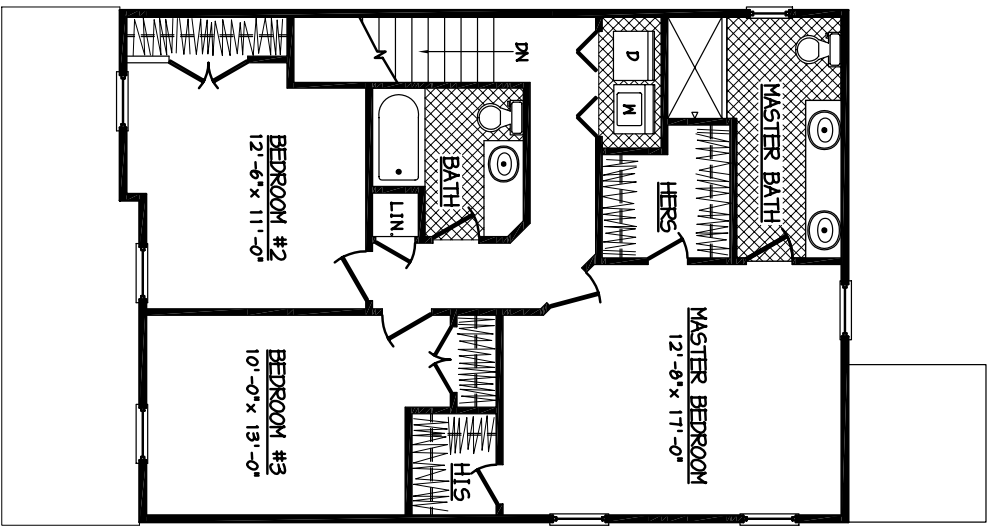

THE GLENBROOK

The Glenbrook

Mayberry Hills, Smith Mountain Lake's only Traditional Neighborhood Development, offers a variety of classic Single-family homes. Each home is within easy walking distance of all shopping and dining in Downtown Moneta. With Smith Mountain Lake just a few minutes away, Mayberry Hills is the perfect place to call home.

- *Open floor plan*
- *His-and-her walk-in closets*
- *Formal dining area*
- *Large front porch*
- *Corner electric fireplace*
- *Bedrooms: 3*
- *Bathrooms: 2.5*

For more information, contact Lyons Team Realtors at 1800-920-0801 or visit our website at www.DowntownMoneta.com

THE GLENBROOK

 Floor plans and renderings are artist conceptions that may vary in detail from the actual homes. All room dimensions are approximate. We reserve the right to alter home specifications without notice or obligation. (306)