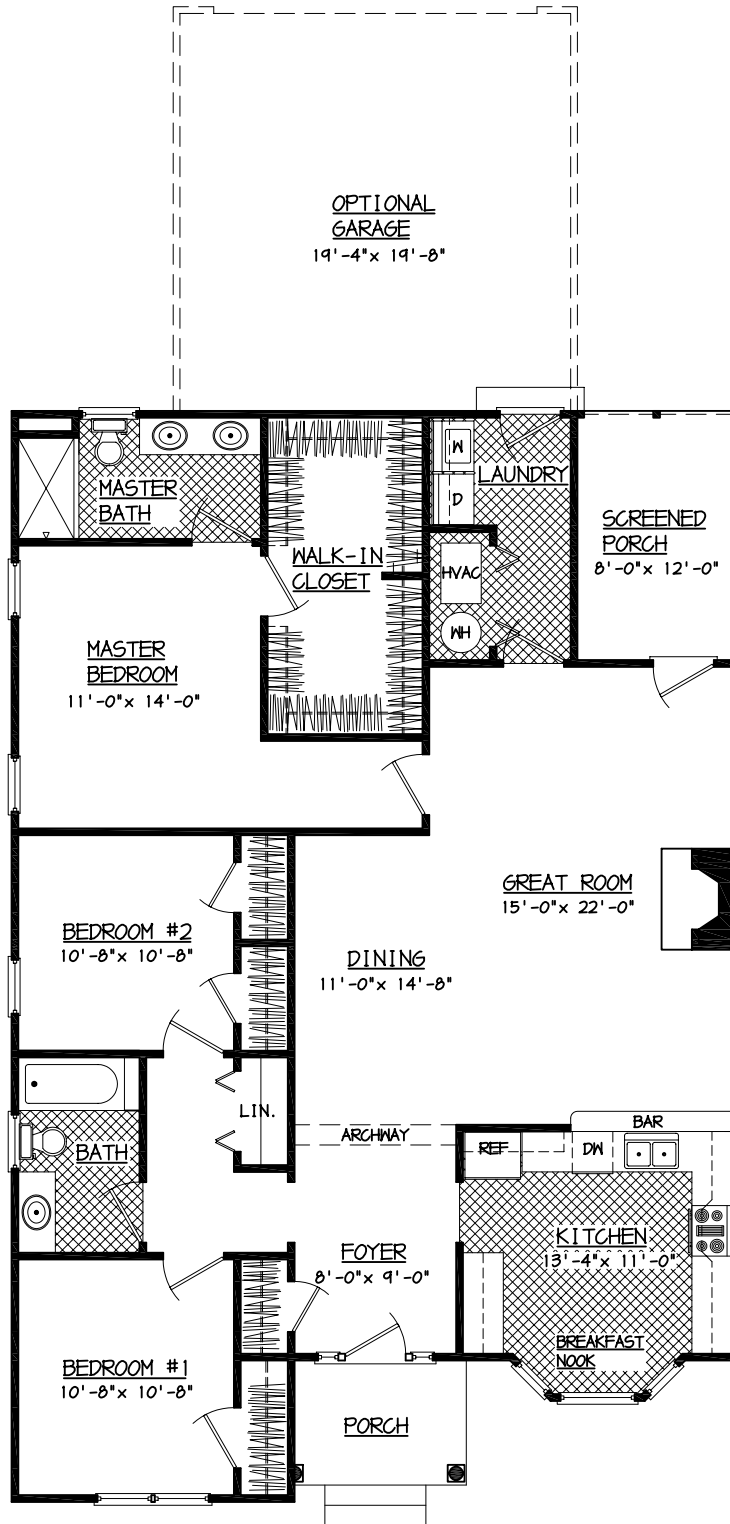

THE REAGAN

FIRST FLOOR PLAN

MAYBERRY HILLS
Downtown Moneta

THE REAGAN

The Reagan

Mayberry Hills, Smith Mountain Lake's only Traditional Neighborhood Development, offers a variety of classic Single-family homes. Each home is within easy walking distance of all shopping and dining in Downtown Moneta. With Smith Mountain Lake just a few minutes away, Mayberry Hills is the perfect place to call home.

- *One-level living*
- *Bay-window in kitchen*
- *Screened porch*
- *Oversized walk-in closet*
- *Foyer and dining separated by archway*
- *Bedrooms: 3*
- *Bathrooms: 2*

MAYBERRY HILLS
Downtown Moneta

For more information, contact Lyons Team Realtors at
1800-920-0801 or visit our website at www.DowntownMoneta.com