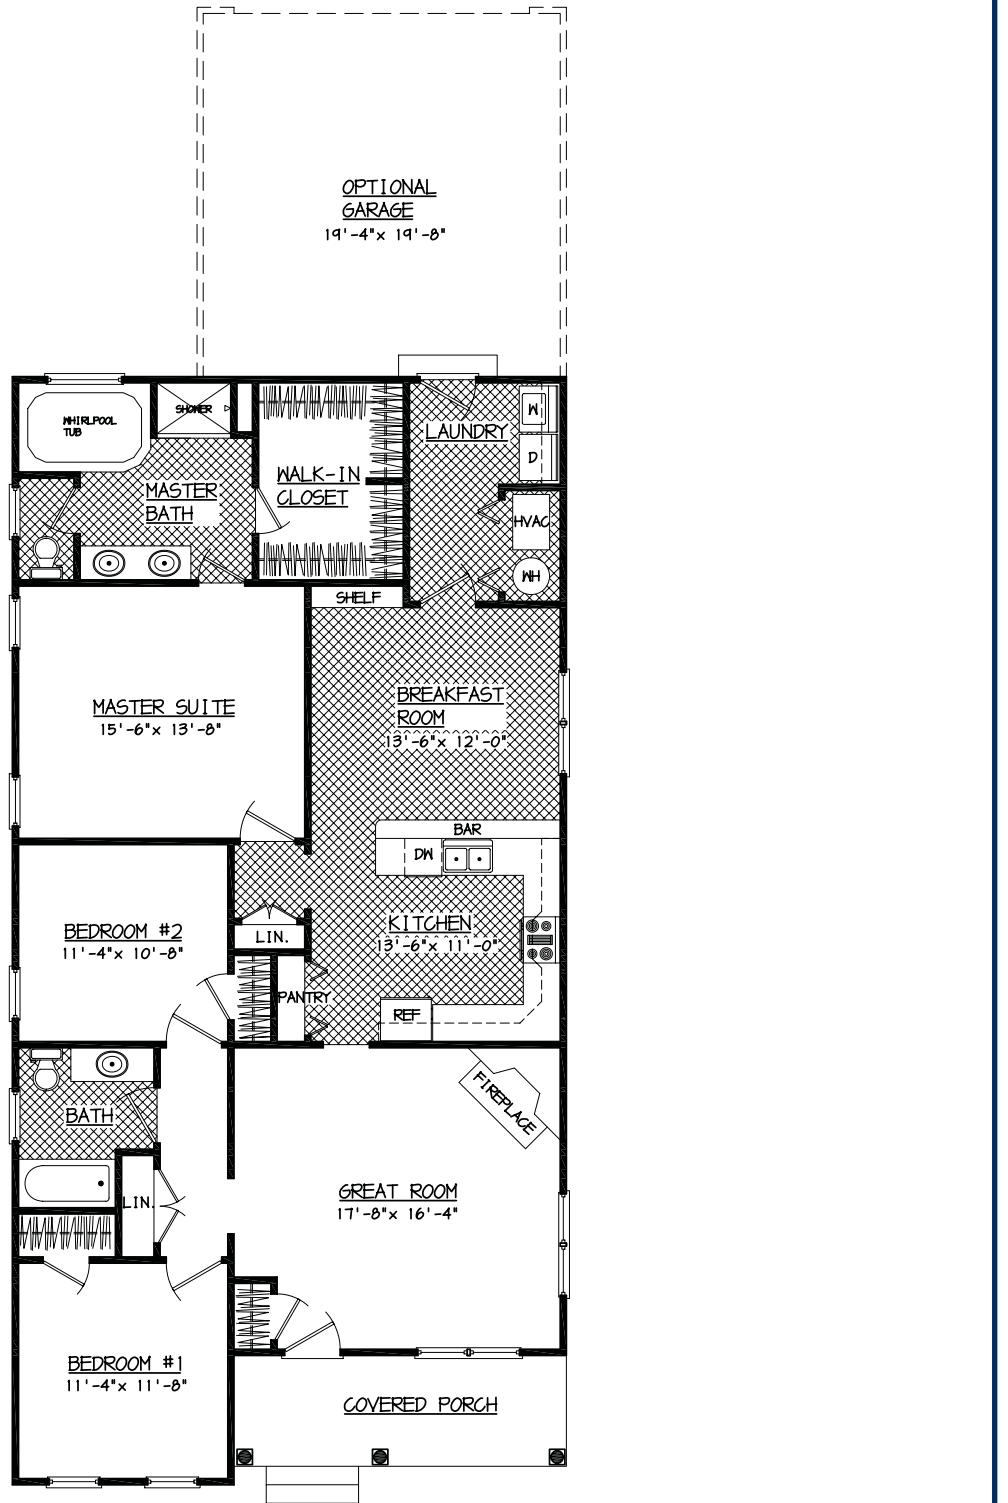

THE REESE

FIRST FLOOR PLAN

MAYBERRY HILLS
Downtown Moneta

THE REESE

The Reese

Mayberry Hills, Smith Mountain Lake's only Traditional Neighborhood Development, offers a variety of classic Single-family homes. Each home is within easy walking distance of all shopping and dining in Downtown Moneta. With Smith Mountain Lake just a few minutes away, Mayberry Hills is the perfect place to call home.

- *One-level living*
- *Large master suite with whirlpool tub & walk-in closet*
- *Corner electric fireplace*
- *Vaulted-ceiling in great room*
- *Covered front porch*
- *Bedrooms: 3*
- *Bathrooms: 2*