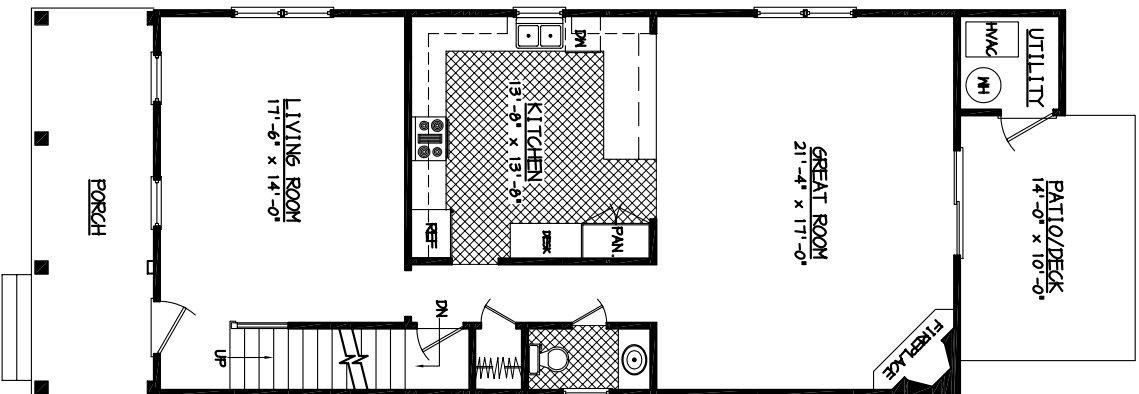

- *Large kitchen*
- *Living area and great room on main-level*
- *Large walk-in master suite closet*
- *Corner electric fireplace*
- *Walk-in laundry*
- *Bedrooms: 3*
- *Bathrooms: 2.5*

For more information, contact Lyons Team Realtors at 1800-920-0801 or visit our website at www.DowntownMoneta.com

THE ROSELEIGH

FIRST FLOOR PLAN

SECOND FLOOR PLAN

Floor plans and renderings are artist conceptions that may vary in detail from the actual homes. All room dimensions are approximate. We reserve the right to alter home specifications without notice or obligation. (3/06)