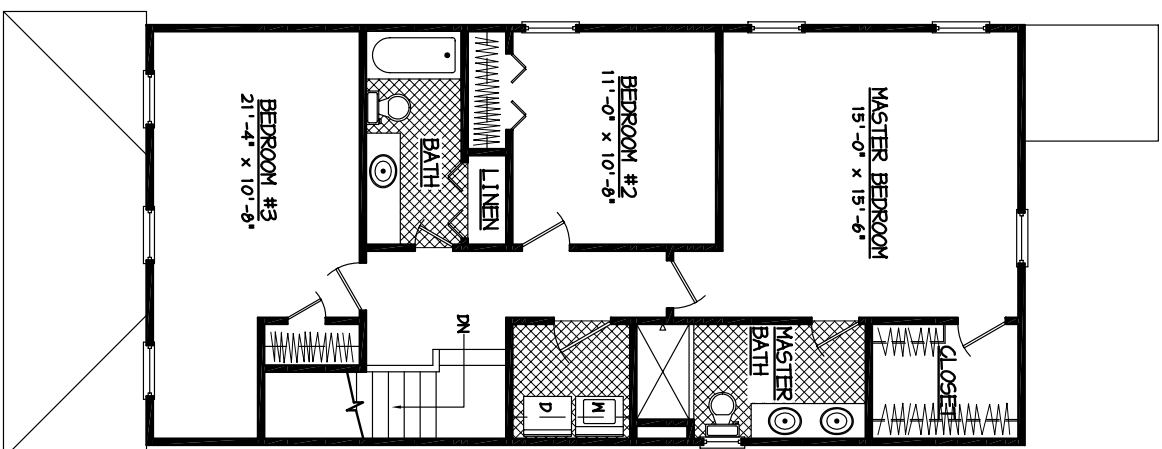

- *Large kitchen*
- *Living area and great room on main-level*
- *Large walk-in master suite closet*
- *Corner electric fireplace*
- *Walk-in laundry*
- *Bedrooms: 3*
- *Bathrooms: 2.5*

For more information, contact Lyons Team Realtors at 1800-920-0801 or visit our website at www.DowntownMoneta.com

THE ROSELEIGH

FIRST FLOOR PLAN

SECOND FLOOR PLAN

Floor plans and renderings are artist conceptions that may vary in detail from the actual homes. All room dimensions are approximate. We reserve the right to alter home specifications without notice or obligation. (3/06)